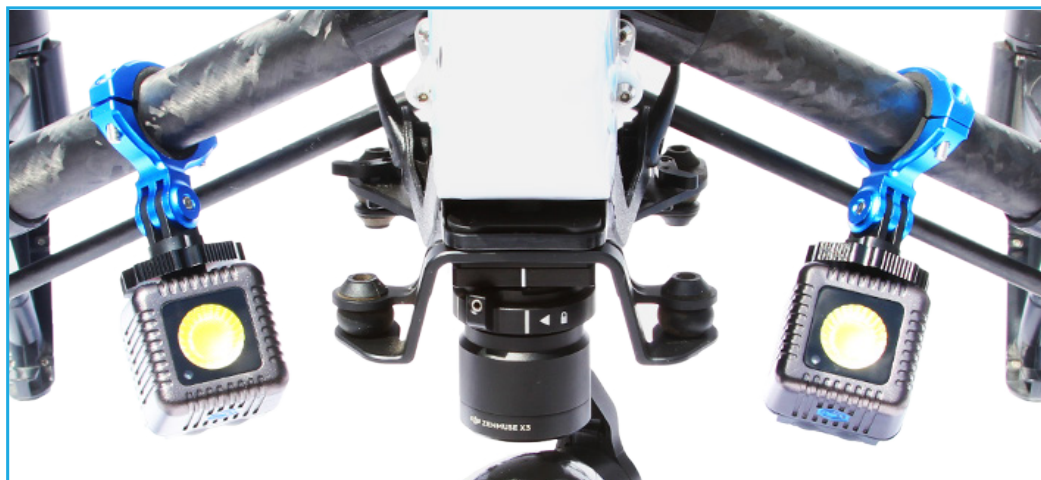

LIGHTING KIT FOR DJI INSPIRE

SPECIFICATIONS

- MADE FOR THE DJI INSPIRE
- DIMMABLE 0-100% VIA BLUETOOTH APP
- 6000K DAYLIGHT COLOR TEMPERATURE
- 30+ MIN BATTERY LIFE AT FULL POWER
- TOTAL KIT WEIGHT: 1.1oz
- 60° BEAM ANGLE OF LIGHT
- KIT INCLUDES 2 MOUNT AND TWO GUNMETAL LUME CUBES