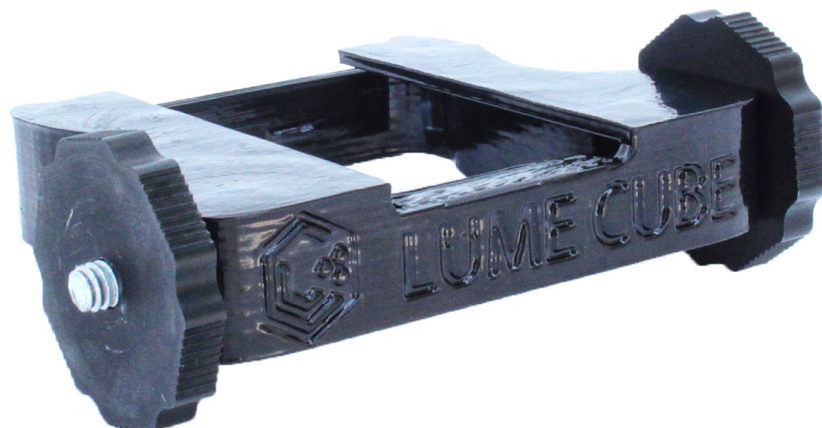

YUNEEC TYPHOON H & TYPHOON H PRO DRONE MOUNT

SPECIFICATIONS

- MADE FOR THE YUNEEC TYPHOON H & TYPHOON H PRO
- WEIGHT: 2.8oz
- AVAILABLE IN BLACK ONLY