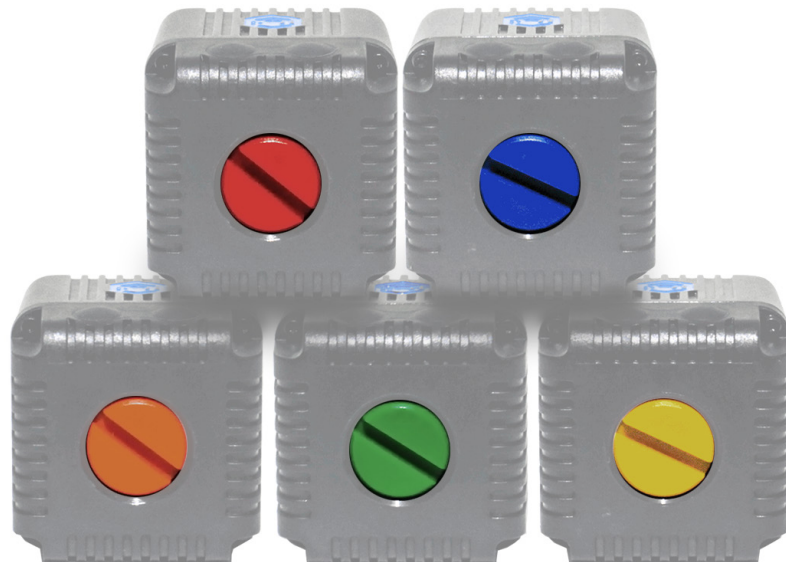

SMARTPHONE CLIP

SPECIFICATIONS

- FITS ALL SMARTPHONES
- WEIGHT: 2.9oz

SKU: LC-PC11
UPC: 855239006121

LUME CUBE & SMARTPHONE NOT INCLUDED

BALL HEAD MAGNET MOUNT

SKU: LC-BHMM55
UPC: 855239006275

SPECIFICATIONS

- MAGNETIC BASE MOUNT
- 360 DEGREE ROTATING BALL HEAD
- WEIGHT: 2.9oz

LUME CUBE NOT INCLUDED

COLOR CAP KIT

SPECIFICATIONS

- 5 COLOR CAPS (RED, BLUE, ORANGE, GREEN, AND YELLOW)
- WEIGHT: .6oz

SKU: LC-CCK11
UPC: 855239006268

LUME CUBE NOT INCLUDED