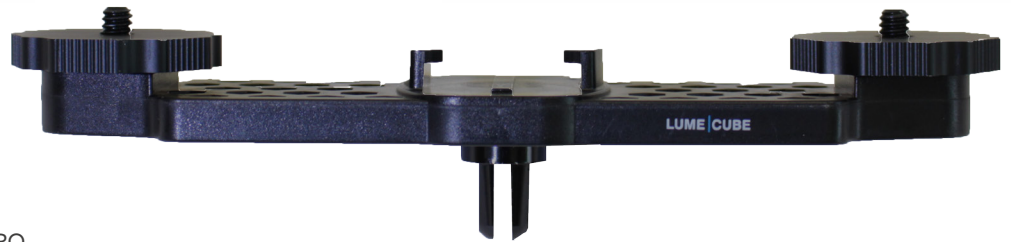

DJI, Phantom 4 logo, are trademarks or registered trademarks of DJI, Inc.

MOUNTING BAR FOR GOPRO CAMERA

GOPRO HERO4 & LUME CUBES NOT INCLUDED

SPECIFICATIONS

- GOPRO MOUNTING BAR
- LENGTH OF 18CM
- MOUNTS TO ALL STANDARD GOPRO HERO CAMERA ACCESSORIES
- WEIGHT: 3.3oz

GOPRO MOUNTING BAR

GOPRO HERO SESSION & LUME CUBES NOT INCLUDED

SMARTPHONE VIDEO MOUNT

1 HANDLE

LUME CUBE NOT INCLUDED

SPECIFICATIONS

- 1 SMARTPHONE MOUNT
- 1 BALL HEAD MOUNT
- 1 HANDLE
- TOTAL KIT WEIGHT: 3.1oz