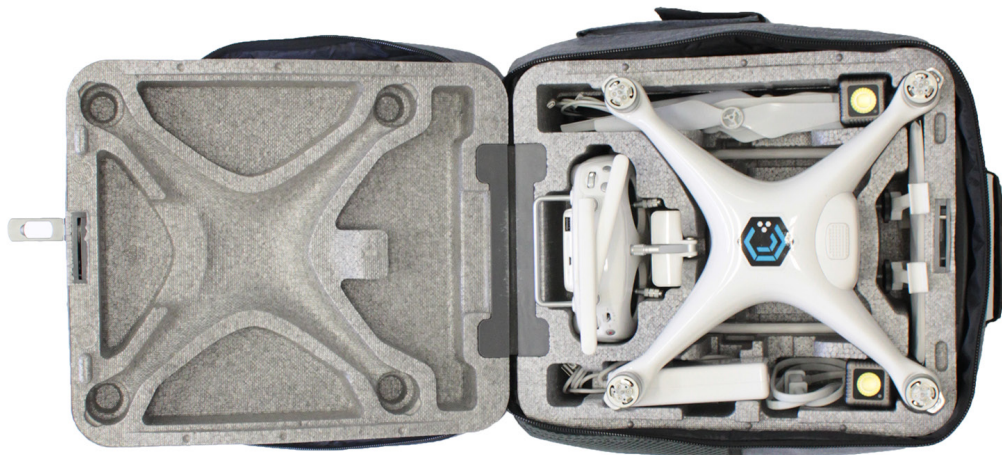

YUNEEC TYPHOON H & LUME CUBES NOT INCLUDED

SPECIFICATIONS

- MADE FOR THE YUNEEC TYPHOON H & TYPHOON H PRO
- WEIGHT: 2.8oz
- AVAILABLE IN BLACK ONLY

AVAILABLE IN BLACK ONLY

DRONE BAG FOR DJI PHANTOM 4

DJI PHANTOM 4 AND FOAM BOX NOT INCLUDED

SPECIFICATIONS

- MAIN POUCH PERFECTLY FIT FOR THE DJI PHANTOM 4 CASE
- TWO ADDITIONAL POUCHES FOR LUME CUBES AND ACCESSORIES
- SIDE POUCH FOR WATER BOTTLE
- PADDED BACKPACK STRAPS FOR COMFORTABLE CARRY
- BUILT-IN HANDLE ON TOP FOR EASY TRANSPORT
- WEIGHT: 1lb 11oz