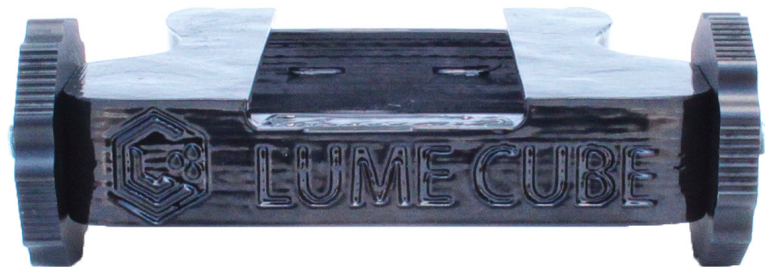

SPECIFICATIONS

- MADE FOR THE YUNEEC TYPHOON H & TYPHOON H PRO
- WEIGHT: 2.8oz
- AVAILABLE IN BLACK ONLY

AVAILABLE IN BLACK ONLY