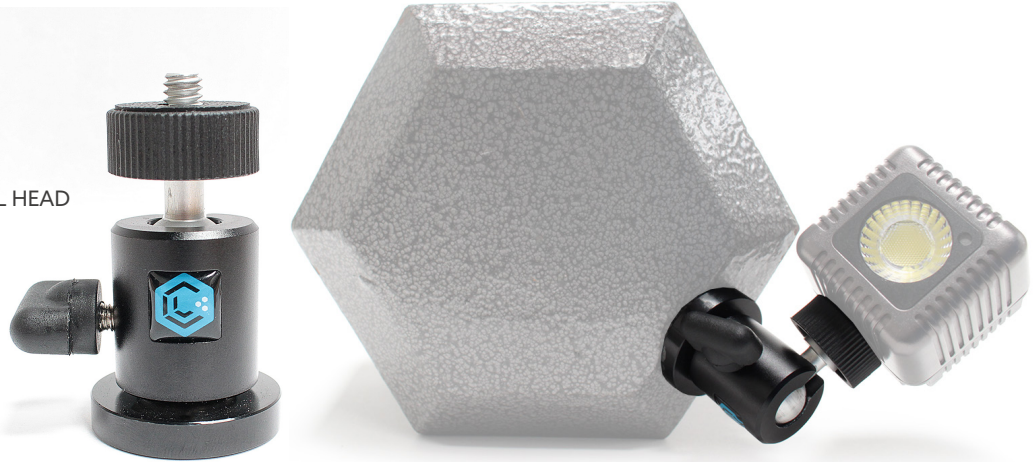

SPECIFICATIONS

- MADE FOR THE DJI PHANTOM 4
- DIMMABLE 0-100% VIA BLUETOOTH APP
- 6000K DAYLIGHT COLOR TEMPERATURE
- 30+ MIN BATTERY LIFE AT FULL POWER
- TOTAL KIT WEIGHT: 10.2oz
- 60° BEAM ANGLE OF LIGHT
- KIT INCLUDES 2 MOUNTING BRACKETS AND TWO GUNMETAL LUME CUBES
- QUICK & EASY SNAP-ON MOUNTING

2 MOUNTING BRACKETS

2 LUME CUBE GUNMETAL

LIGHTING KIT FOR DJI PHANTOM 3

SPECIFICATIONS

- MADE FOR THE DJI PHANTOM 3
- DIMMABLE 0-100% VIA BLUETOOTH APP
- 6000K DAYLIGHT COLOR TEMPERATURE
- 30+ MIN BATTERY LIFE AT FULL POWER
- TOTAL KIT WEIGHT: 9.9oz
- 60° BEAM ANGLE OF LIGHT
- KIT INCLUDES 2 MOUNTING BRACKETS AND TWO GUNMETAL LUME CUBES
- QUICK & EASY SNAP-ON MOUNTING

SMARTPHONE CLIP

SPECIFICATIONS

- FITS ALL SMARTPHONES
- WEIGHT: 2.9oz

SKU: LC-PC11
UPC: 855239006121

LUME CUBE & SMARTPHONE NOT INCLUDED

BALL HEAD MAGNET MOUNT

SKU: LC-BHMM55
UPC: 855239006275

SPECIFICATIONS

- MAGNETIC BASE MOUNT
- 360 DEGREE ROTATING BALL HEAD
- WEIGHT: 2.9oz

LUME CUBE NOT INCLUDED

COLOR CAP KIT

SPECIFICATIONS

- 5 COLOR CAPS (RED, BLUE, ORANGE, GREEN, AND YELLOW)
- WEIGHT: .6oz

SKU: LC-CCK11
UPC: 855239006268