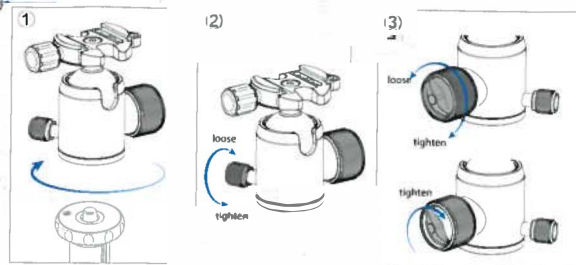

Leofoto[®]
www.leofoto.com

USER MANUAL

XB- Series ball head

Thank you for purchasing the leofoto XB series ball head.
Please read this manual before use.

1 Components

2 Operation

1) Mounting onto the tripod

Fig. 1 Screw the ball head (panning base tightened) clockwise onto the tripod (use 3/8"-16 bushing reducer if the tripod has a UNC 1/4"-20 mounting stud).

2) Panning base operation

Fig. 2 Loosen the panning base knob by turning anticlockwise and rotate the head body with one hand to adjust the panning position, the other hand holds the camera for security.

3) Main lock knob and tension setting knob

Fig.3 Loosen the main lock knob properly (you can adjust the position of the camera while it won't move when you put your hands down. Turn the friction knob clockwise until it stops and you may loosen the main lock knob completely next time when you want to adjust the position) and adjust the position to frame, lock the main lock knob and then begin the shooting.

3 Features:

Model	Clamp Type	Ball D	Height	Base D	Mounting Hole	Max Load	Weight
XB-32	Screw knob clamp	32mm	85mm	40mm	UNC 3/8"	15kg	0.311kg
XB-38	Screw knob clamp	38mm	97mm	46mm	UNC 3/8"	20kg	0.368kg

4 Maintenance