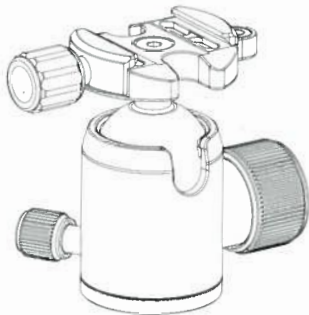

Leofoto[®]
www.leofoto.com

USER MANUAL

XB- Series ball head

Thank you for purchasing the leofoto XB series ball head.
Please read this manual before use.

1 Components

2 Operation

1) Mounting onto the tripod

Fig. 1 Screw the ball head (panning base tightened) clockwise onto the tripod (use 3/8"-16 bushing reducer if the tripod has a UNC 1/4"-20 mounting stud).

2) Panning base operation

Fig. 2 Loosen the panning base knob by turning anticlockwise and rotate the head body with one hand to adjust the panning position, the other hand holds the camera for security.

3) Main lock knob and tension setting knob

Fig.3 Loosen the main lock knob properly (you can adjust the position of the camera while it won't move when you put your hands down. Turn the friction knob clockwise until it stops and you may loosen the main lock knob completely next time when you want to adjust the position) and adjust the position to frame, lock the main lock knob and then begin the shooting.

3 Features:

Model	Clamp Type	Ball D	Height	Base D	Mounting Hole	Max Load	Weight
XB-32	Screw knob clamp	32mm	85mm	40mm	UNC 3/8"	15kg	0.311kg
XB-38	Screw knob clamp	38mm	97mm	46mm	UNC 3/8"	20kg	0.368kg

4 Maintenance