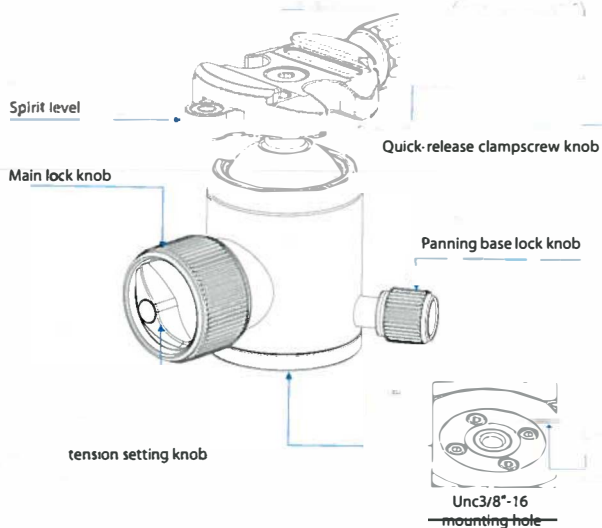

Leofoto[®]
www.leofoto.com

USER MANUAL

XB- Series ball head

Thank you for purchasing the leofoto XB series ball head.
Please read this manual before use.

1 Components

2 Operation

1) Mounting onto the tripod

Fig. 1 Screw the ball head (panning base tightened) clockwise onto the tripod (use 3/8"-16 bushing reducer if the tripod has a UNC 1/4"-20 mounting stud).

2) Panning base operation

Fig. 2 Loosen the panning base knob by turning anticlockwise and rotate the head body with one hand to adjust the panning position, the other hand holds the camera for security.

3) Main lock knob and tension setting knob

Fig.3 Loosen the main lock knob properly (you can adjust the position of the camera while it won't move when you put your hands down. Turn the friction knob clockwise until it stops and you may loosen the main lock knob completely next time when you want to adjust the position) and adjust the position to frame, lock the main lock knob and then begin the shooting.

3 Features:

Model	Clamp Type	Ball D	Height	Base D	Mounting Hole	Max Load	Weight
XB-32	Screw knob clamp	32mm	85mm	40mm	UNC 3/8"	15kg	0.311kg
XB-38	Screw knob clamp	38mm	97mm	46mm	UNC 3/8"	20kg	0.368kg

4 Maintenance